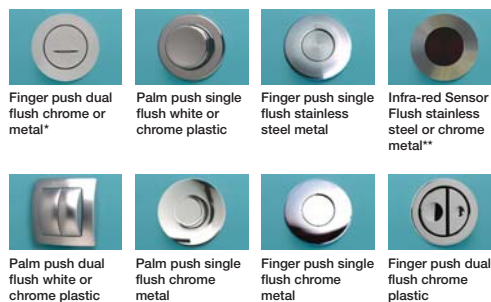

Flush plate design and colour options

UP300 / UP320

White / gloss chrome / white	✓							
White / gold plated / white	✓							
White / matt chrome / matt chrome	✓							
Black / gloss chrome / black	✓							
Gloss chrome / matt chrome / gloss chrome	✓							
Matt chrome / gloss chrome / matt chrome	✓							
White	✓	✓						
Pergamon		✓						
Black Ral 9005		✓						
Green Satinised		✓						
Smoked Glass reflective		✓						
White with ornament		✓						
Gloss chrome			✓	✓		✓	✓	✓
Matt chrome			✓	✓		✓	✓	✓
Stainless steel					✓			

UP200

Gloss chrome	✓	✓	✓
Matt chrome	✓	✓	✓
Gloss chrome/ structured chrome	✓		
Palladium	✓		

* Available in a variety of other colours please see our Washroom and Bathroom Systems Price List.

WC Flush Buttons

A range of wc flush buttons are available for use with Geberit's range of Duofix WC frames and concealed cisterns. These stylish buttons, in chrome and stainless steel, provide a minimalist alternative to our extensive range of flush plates.

Please refer to the Geberit Washroom and Bathroom Systems Price List for product codes and compatibility details.

* UP200 or low height cistern only.

** UP320 only.

Geberit Sales Ltd
PO Box 67
College Road
Aylesford
Kent ME6 9BX

Freephone: 0800 077 8365
Fax: +44 (0)1622 710 010
Literature: 0800 007 5133
Eire: +44(0)1622 717 811

www.geberit.co.uk